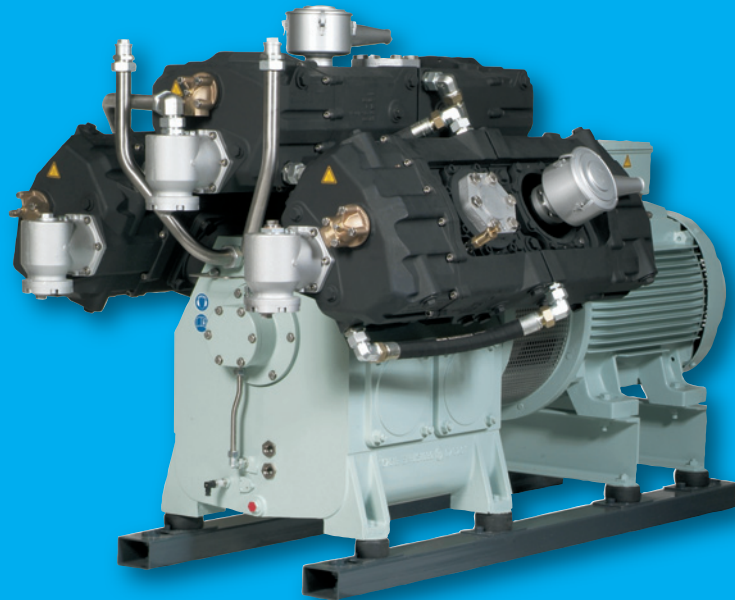

Sauer Compressors

*High-pressure Compressors
for air and gas*

WP 6000 Series

- flexible
- reliable
- compact

www.sauercompressors.de

125 
Sauer
125 Years of Power

WP 6000 – High-pressure Compressor

WP 6000 – the new Sauer High Pressure Compressor providing the exact specification to meet your requirements

The industrial market has its own very specific demands. The new **WP 6000** can meet them with turn-key water-cooled compressor packages that provide air or gas for your task.

The **WP 6000** is a new concept from Sauer. With up to six-cylinders the compressor, or gas booster, has a totally flexible design which can be optimised to meet your precise specification. It can handle air or gases with a suction pressure anywhere from atmospheric to 20 bar and will deliver air or gas at any pressure from 10 to 400 bar with flow-rates from 250 to 2000 m³/h.

Based upon Sauer vast experience with water-cooled warship compressors for the World Navies the **WP 6000** is cooled by water. For industry water-cooled compressors remain the ‘workhorse’ for such large compressors as the **WP 6000**, powered by an electric motor or diesel engine from 90 kW up to 230 kW.

Whatever the customers’ specification the **WP 6000** can be readily adapted using any combination of cylinders, or compression stages, to meet the precise requirement for flow and pressure.

Weight: 3500 kg
 Dimensions: L 2800 mm
 B 1600 mm
 H 1800 mm