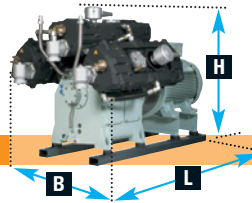

The industrial market has its own very specific demands. The new **WP 6000** can meet them with turn-key water-cooled compressor packages that provide air or gas for your task.

The **WP 6000** is a new concept from Sauer. With up to six-cylinders the compressor, or gas booster, has a totally flexible design which can be optimised to meet your precise specification. It can handle air or gases with a suction pressure anywhere from atmospheric to 20 bar and will deliver air or gas at any pressure from 10 to 400 bar with flow-rates from 250 to 2000 m³/h.

Based upon Sauer vast experience with water-cooled warship compressors for the World Navies the **WP 6000** is cooled by water. For industry water-cooled compressors remain the ‘workhorse’ for such large compressors as the **WP 6000**, powered by an electric motor or diesel engine from 90 kW up to 230 kW.

Whatever the customers’ specification the **WP 6000** can be readily adapted using any combination of cylinders, or compression stages, to meet the precise requirement for flow and pressure.

Weight: 3500 kg
 Dimensions: L 2800 mm
 B 1600 mm
 H 1800 mm