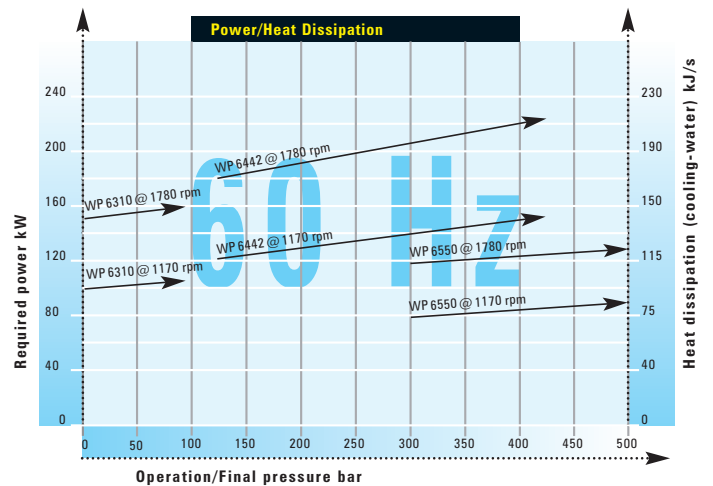

Weight: 3500 kg
Dimensions: L 2800 mm
B 1600 mm
H 1800 mm

Technical Data for Standard Air Compressors