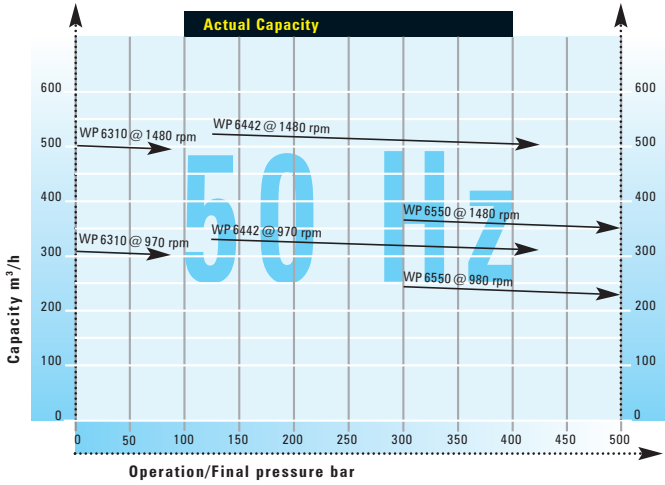

Weight: 3500 kg
Dimensions: L 2800 mm
B 1600 mm
H 1800 mm

Technical Data for Standard Air Compressors