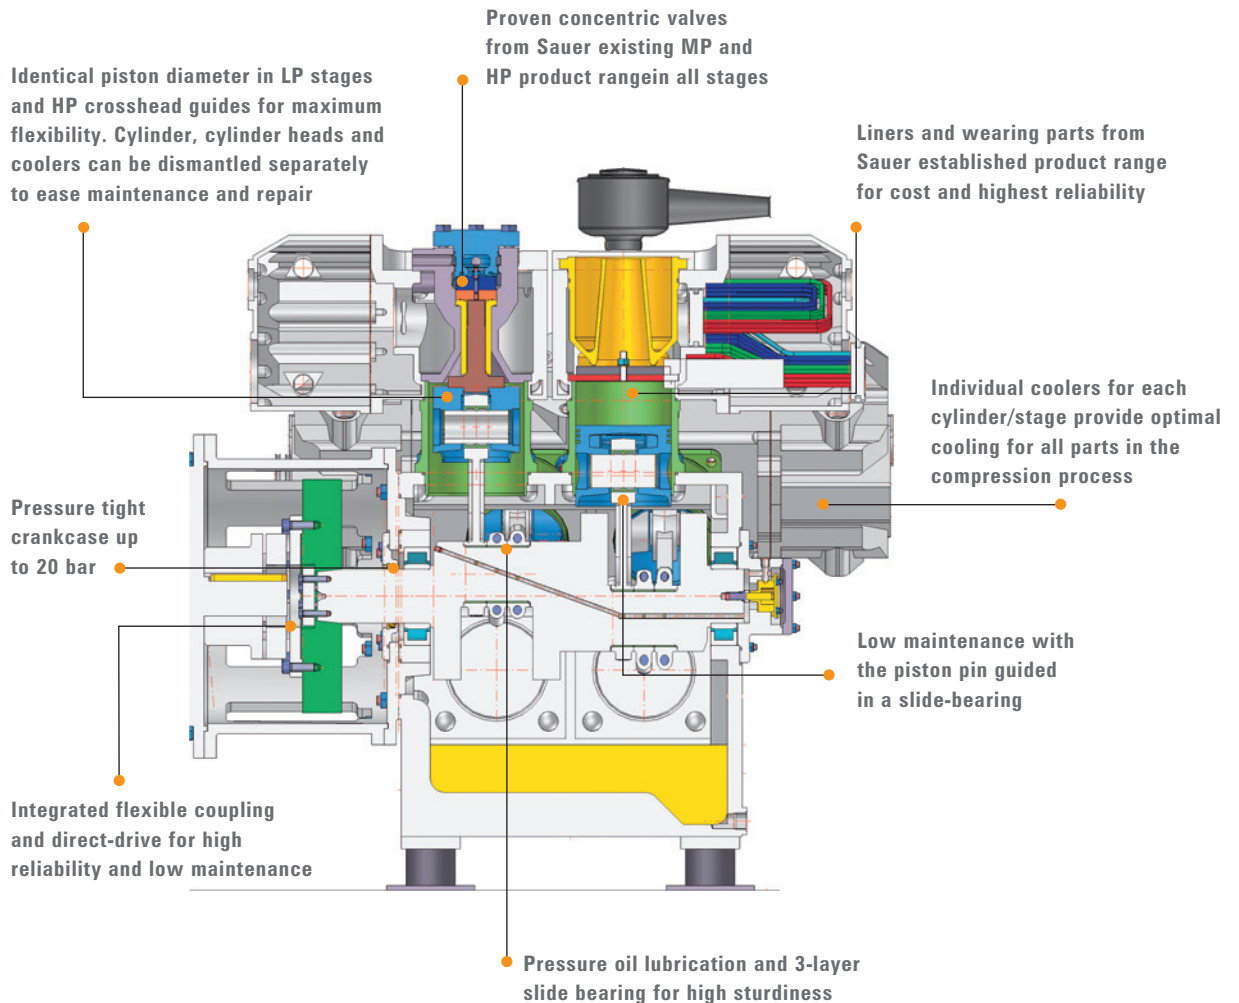

The industrial market has its own very specific demands. The new **WP 6000** can meet them with turn-key water-cooled compressor packages that provide air or gas for your task.

The **WP 6000** is a new concept from Sauer. With up to six-cylinders the compressor, or gas booster, has a totally flexible design which can be optimised to meet your precise specification. It can handle air or gases with a suction pressure anywhere from atmospheric to 20 bar and will deliver air or gas at any pressure from 10 to 400 bar with flow-rates from 250 to 2000 m³/h.

Whatever the customers’ specification the **WP 6000** can be readily adapted using any combination of cylinders, or compression stages, to meet the precise requirement for flow and pressure.

Weight: 3500 kg
 Dimensions: L 2800 mm
 B 1600 mm
 H 1800 mm