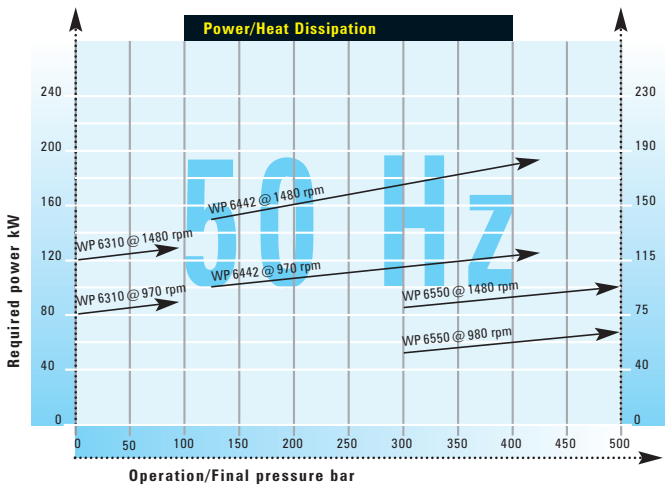

Weight: 3500 kg
Dimensions: L 2800 mm
B 1600 mm
H 1800 mm

Technical Data for Standard Air Compressors