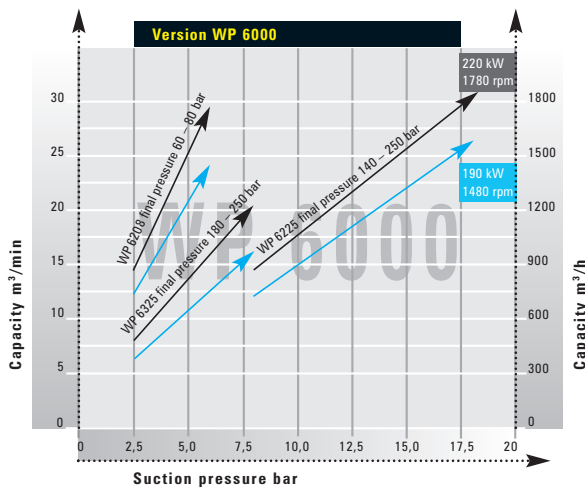

Technical Data for Gas Boosters

For detailed specification with full technical data please contact sales@sauersohn.de