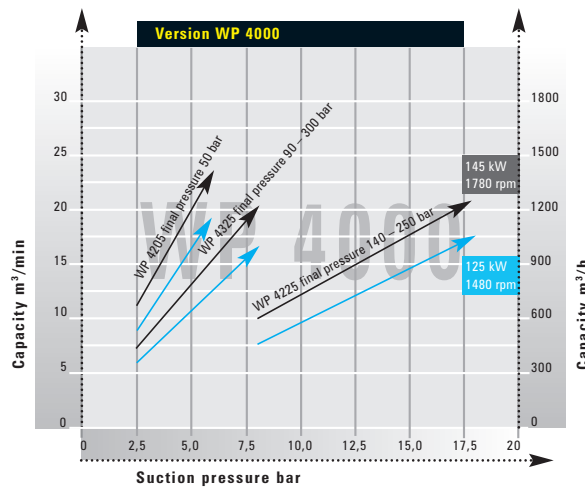

Technical Data for Gas Boosters

For detailed specification with full technical data please contact sales@sauersohn.de