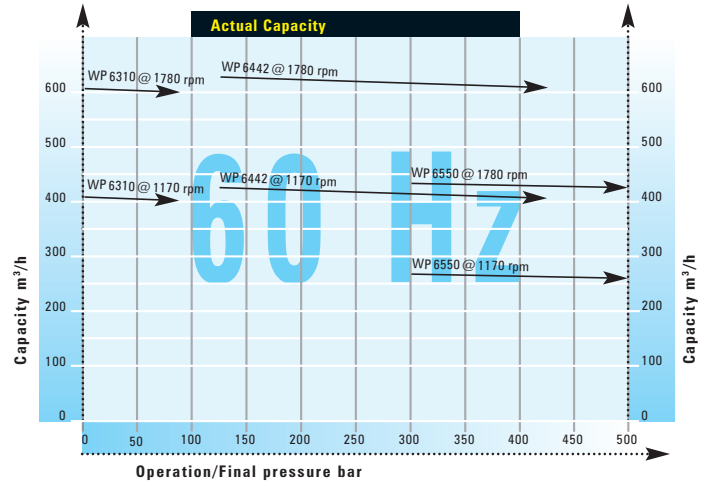

Weight: 3500 kg
Dimensions: L 2800 mm
B 1600 mm
H 1800 mm

Technical Data for Standard Air Compressors